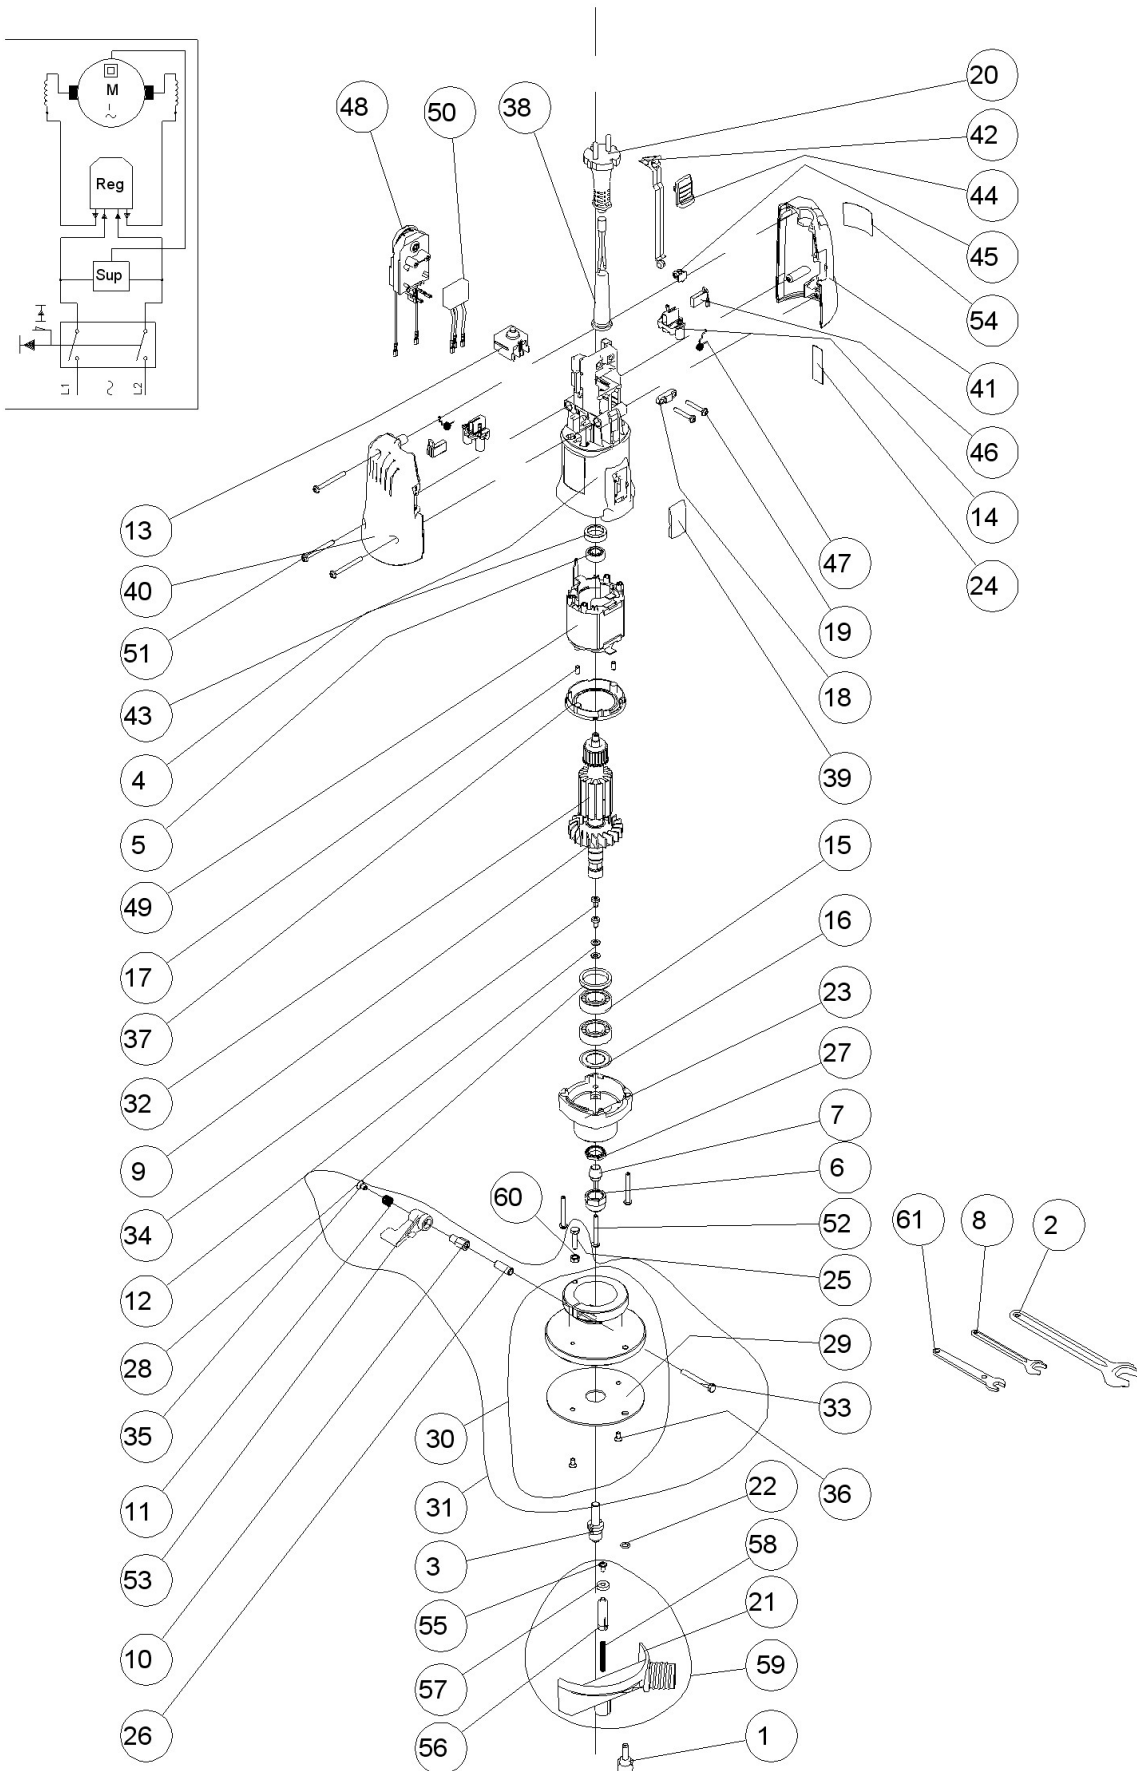

Technical Information
Explosion Drawings and Parts List

FR156N TRIMMER (Version C)

Technical Information
Explosion Drawings and Parts List

FR156N TRIMMER (Version C)

Pos.	Ref.	Description	Pos.	Ref.
1	1025101	KNOB M 6X17 mm (CP)		
2	1199237	WRENCH 19 mm		
3	1140106	CARBIDE BIT R=3 W/BEARING		
4	1204003	BEARING HOLDER		
5	1210019	BALL BEARING 607 Z		
6	1222023	COLLET NUT		
7	1222024	COLLET D.8		
8	1299238	WRENCH 11 mm		
9	1288012	RETAINING RING		
10	1422095	RIGHT NUT		
11	1426051	SPRING		
12	1680026	WASHER D.4.3 DIN125		
13	2015043	SWITCH		
14	2045292	SET OF BRUSH HOLDER WITH CARBON BRUSHES		
14	2045703	SET OF BRUSH HOLDER WITH CARBON BRUSHES		
15	2310003	BALL BEARING 6002-ZZ		
16	2323030	BEARING PROTECTOR		
17	3504030	RUBBER PIN		
18	4302025	CORD CLAMP		
19	4679013	SCREW D.4X25 TX		
20	1400051	CORD ASS'Y (AMERICA)		
20	5400025	CORD ASS'Y (EUROPE)		
21	5602500	NOZZLE		
22	5604228	JOINT 5X1.5X8		
23	5606243	FRONT HEAD		
24	5619316	LABEL		
25	4371011	HEX. HD. SCREW M.5X20		
26	5622183	SPACER		
27	5622247	NUT		
28	5622248	BUSHING		
29	5623154	TRIMMING HEAD BASE D.26		
29	5623443	TRIMMING HEAD BASE D.20		
29	5623444	TRIMMING HEAD BASE D.30		
30	5645144	TRIMMING HEAD ASS'Y		
31	5645143	TRIMMING HEAD ASS'Y		
32	5651166	ARMATURE ASS'YN 230 V.		
32	5651172	ARMATURE ASS'Y 120 V.		
33	5671031	HEX. SCREW M.5X40		
34	6478001	SCREW M.4X8 PH.		
35	6673010	FLAT HD. SCREW M.5X8 PH.		
36	7278014	SCREW M.4X8		
37	7903071	FAN GUIDE		
38	8002043	CORD ARMOR		
39	9202451	COVER		
40	9202453	RIGHT COVER		
41	9202454	LEFT COVER		
42	9202455	TIE ROD		
43	9202456	HOUSING		
44	9202458	PUSH BUTTON		
45	9202520	CLAMP		
46	9217035	CARBON BRUSHES SET		
46	9217041	CARBON BRUSHES 120 V.		
47	9226155	BRUSH SPRING		
48	9245508	ELECTRONIC CIRCUIT		
48	9245666	ELECTRONIC CIRCUIT ASS'Y 120 V.		
49	9255162	STATOR ASS'Y 230 V.		
49	9255165	STATOR ASS'Y 120 V.		
50	9268299	CAPACITOR		
51	9279018	SCREW D.4X40 (TX)		
52	9279019	SCREW D.4X35 (TX)		
53	9502059	LEVER		
54	6019390	LABEL		
55	2079011	SCREW D.3.6X8 CL89Z		
56	5602528	BRAKE PIVOT		
57	5604235	WASHER		
58	5626163	SPRING		
59	5645626	NOZZLE WITH BRAKE ASS'Y		
60	6685032	NUT M.5		
61	5323141	WRENCH 8 mm		