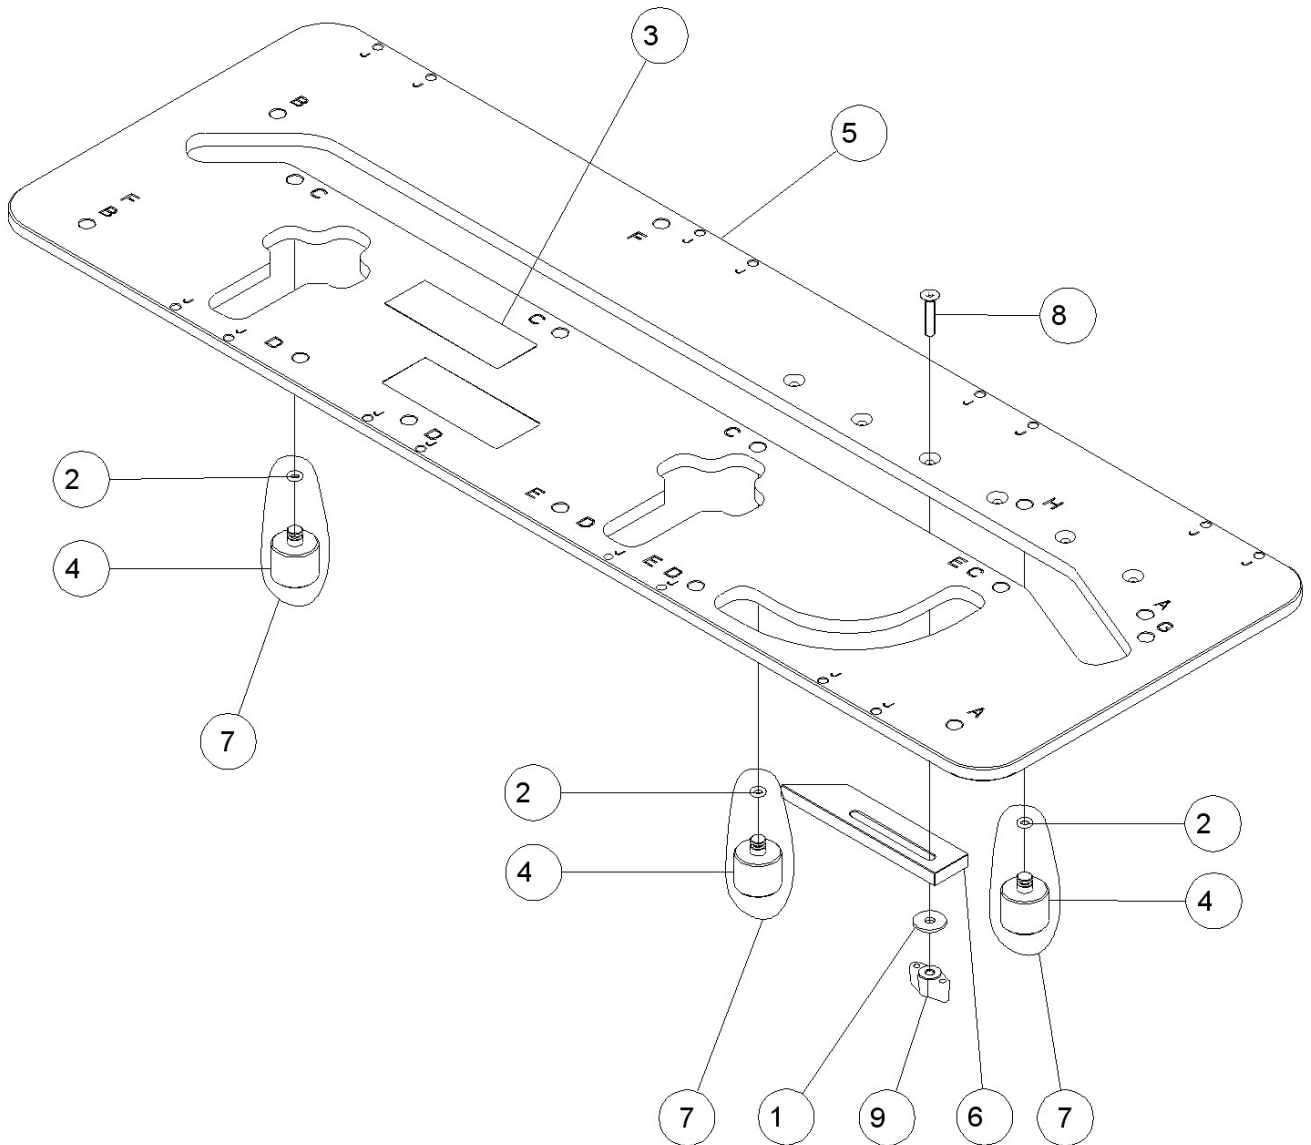

Technical Information
Explosion Drawings and Parts List

PFE60 ROUTING TEMPLATE (Version PFE60 A)

Technical Information
Explosion Drawings and Parts List

PFE60 ROUTING TEMPLATE (Version PFE60 A)

Pos.	Ref.	Description	Pos.	Ref.
1	2033006	WASHER		
2	6004239	JOINT D.5.3X2.4		
3	6019442	LABEL		
4	6021360	STOPPER		
5	6022449	TEMPLATE		
6	6022451	AUXILIARY STOPPER		
7	6045692	STOPPER ASS'Y		
8	6073042	SCREW M 6X30		
9	7225053	WING NUT M.6		